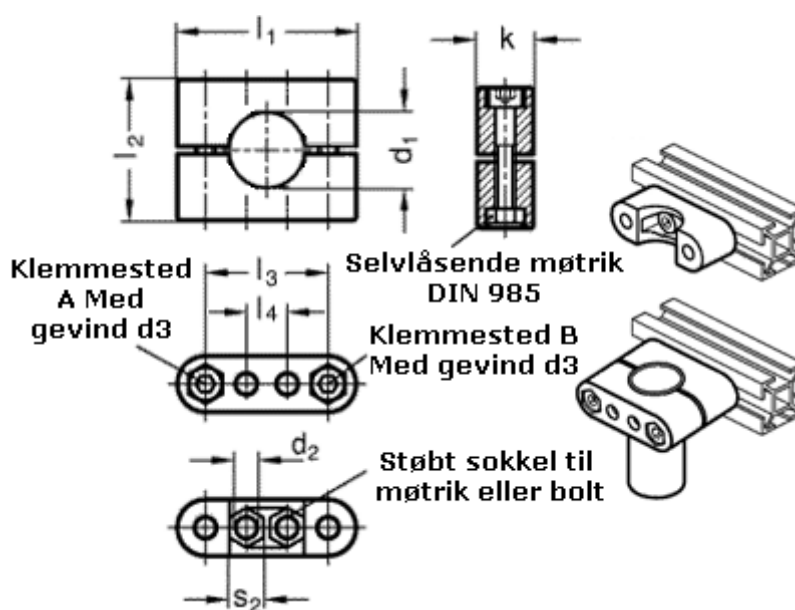

Article number: 20231B302SW

Description: E+G

Tube supports GN231-B30-22-SW

## Measures

$d_1 = 30$

$s_2 = 13$

$d_2 = 8.5$

$d_3 = M 8$

$k = 22$

$l_1 = 70$

$l_2 = 55$